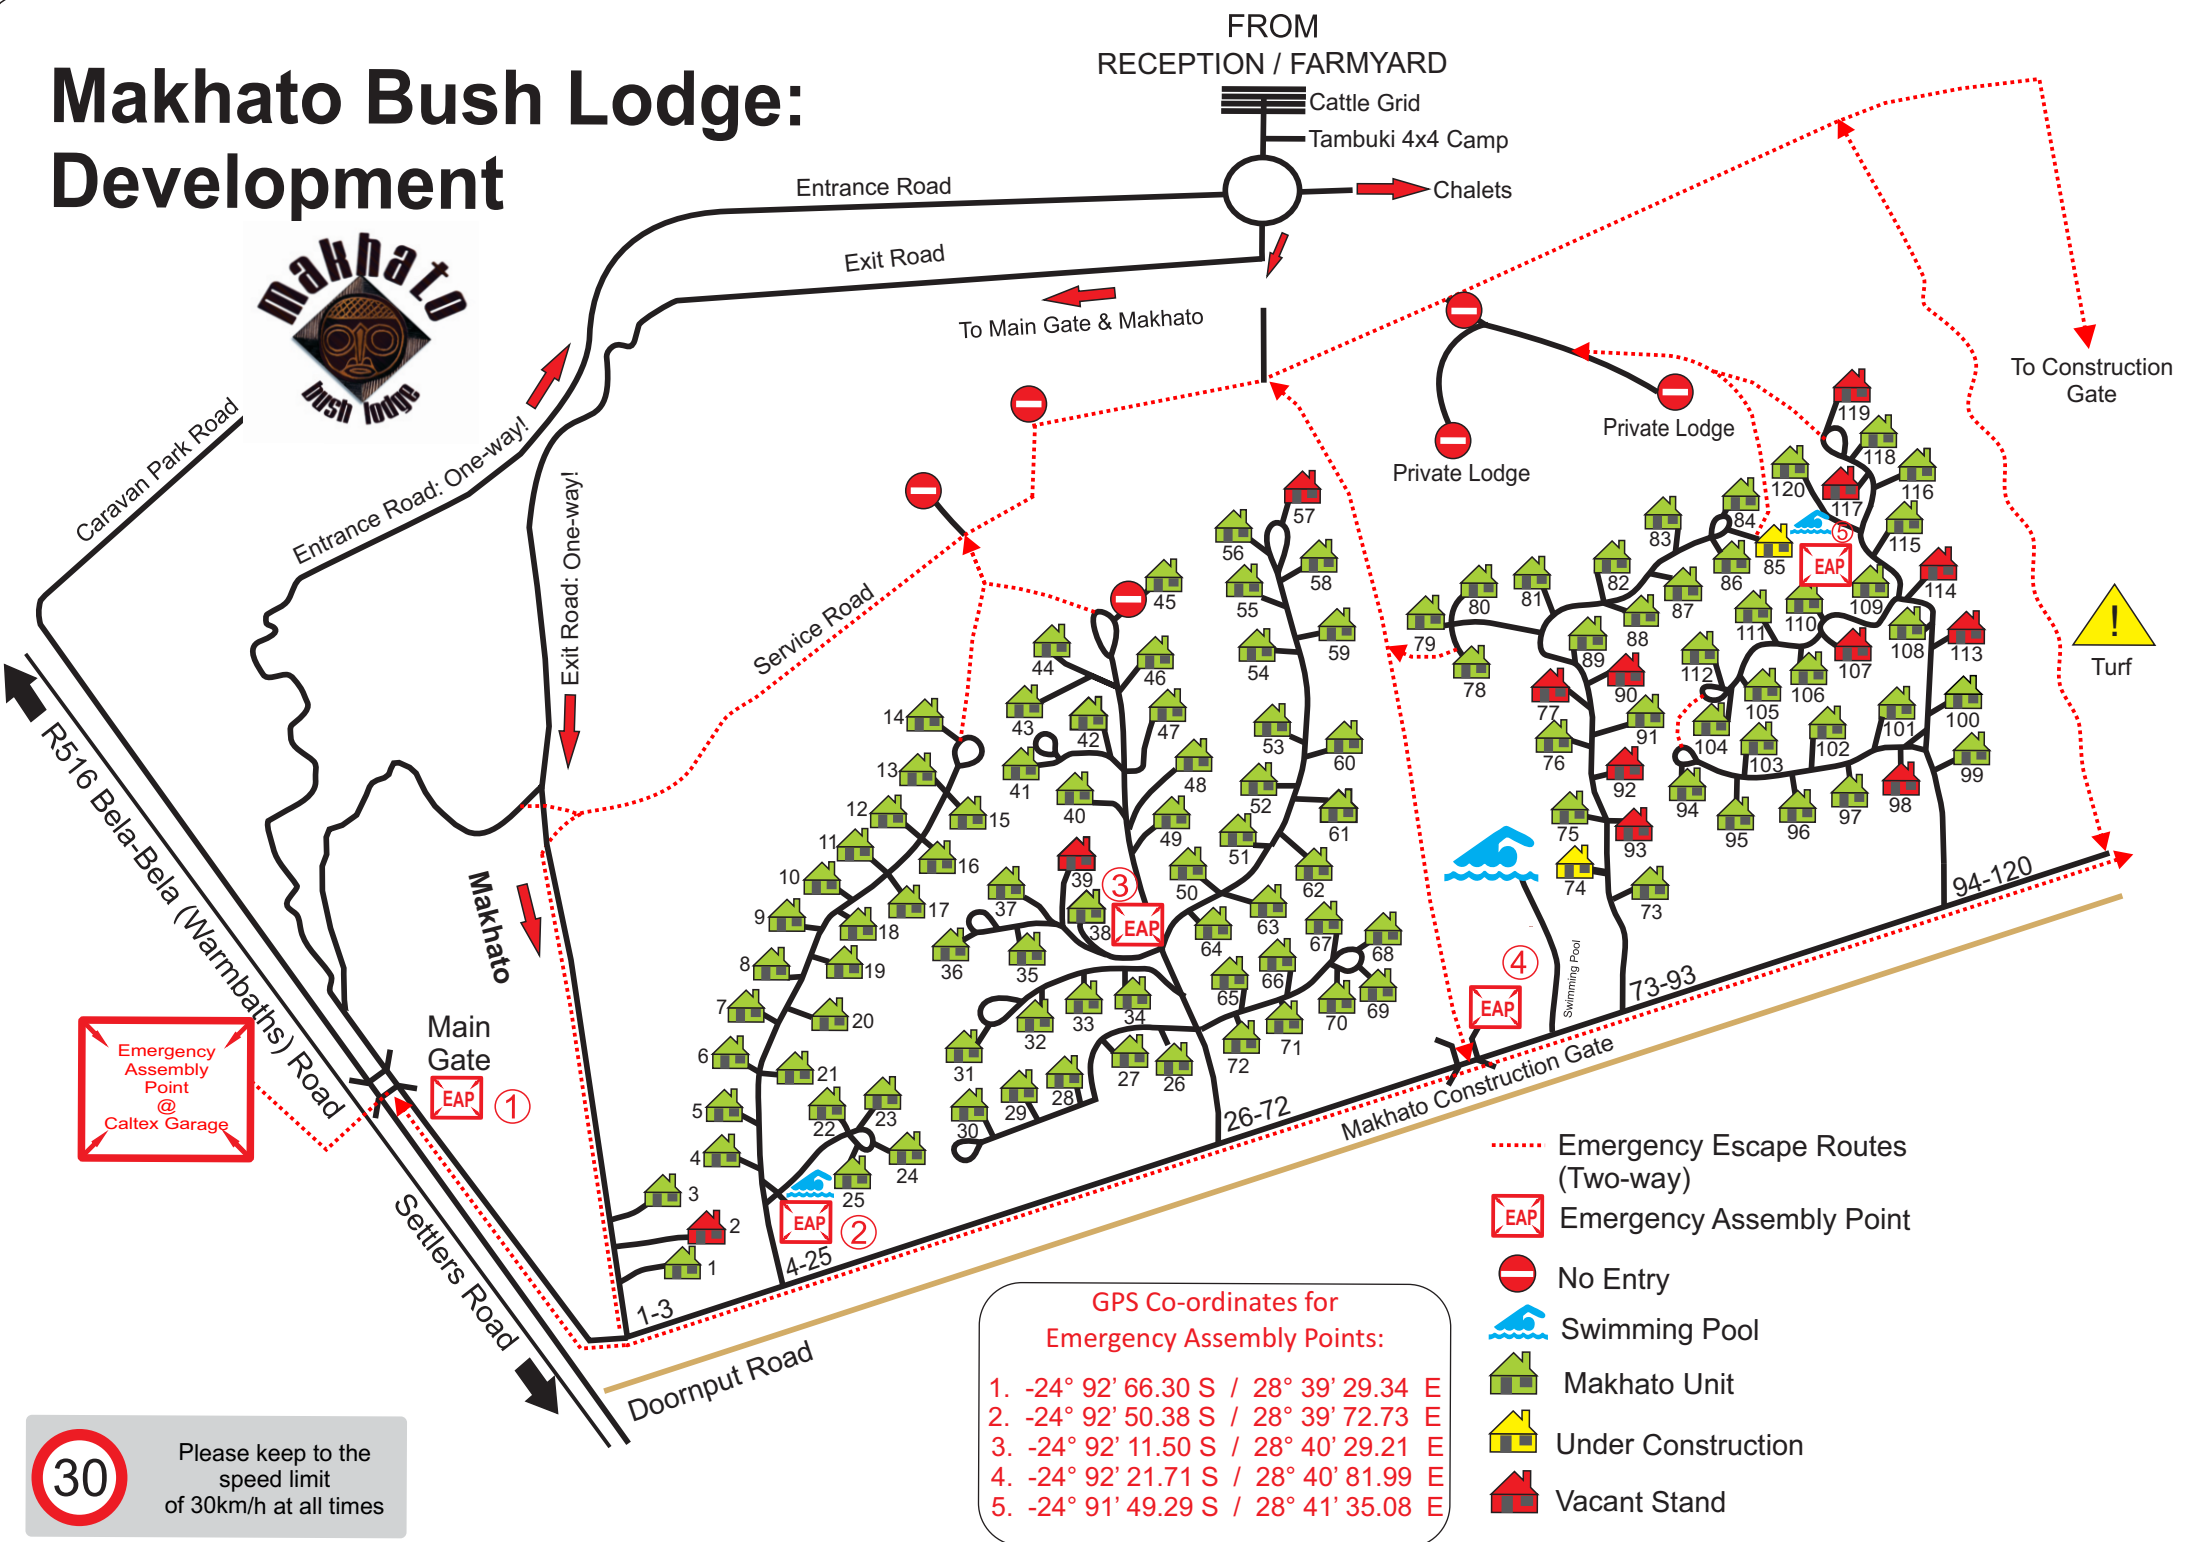

Makhato Bush Lodge: Development

Emergency Assembly Point @ Caltex Garage

30

Please keep to the speed limit of 30km/h at all times

GPS Co-ordinates for Emergency Assembly Points:

- 24° 92' 66.30 S / 28° 39' 29.34 E
- 24° 92' 50.38 S / 28° 39' 72.73 E
- 24° 92' 11.50 S / 28° 40' 29.21 E
- 24° 92' 21.71 S / 28° 40' 81.99 E
- 24° 91' 49.29 S / 28° 41' 35.08 E

- Emergency Escape Routes (Two-way)
- EAP Emergency Assembly Point
- No Entry
- Swimming Pool
- Makhato Unit
- Under Construction
- Vacant Stand